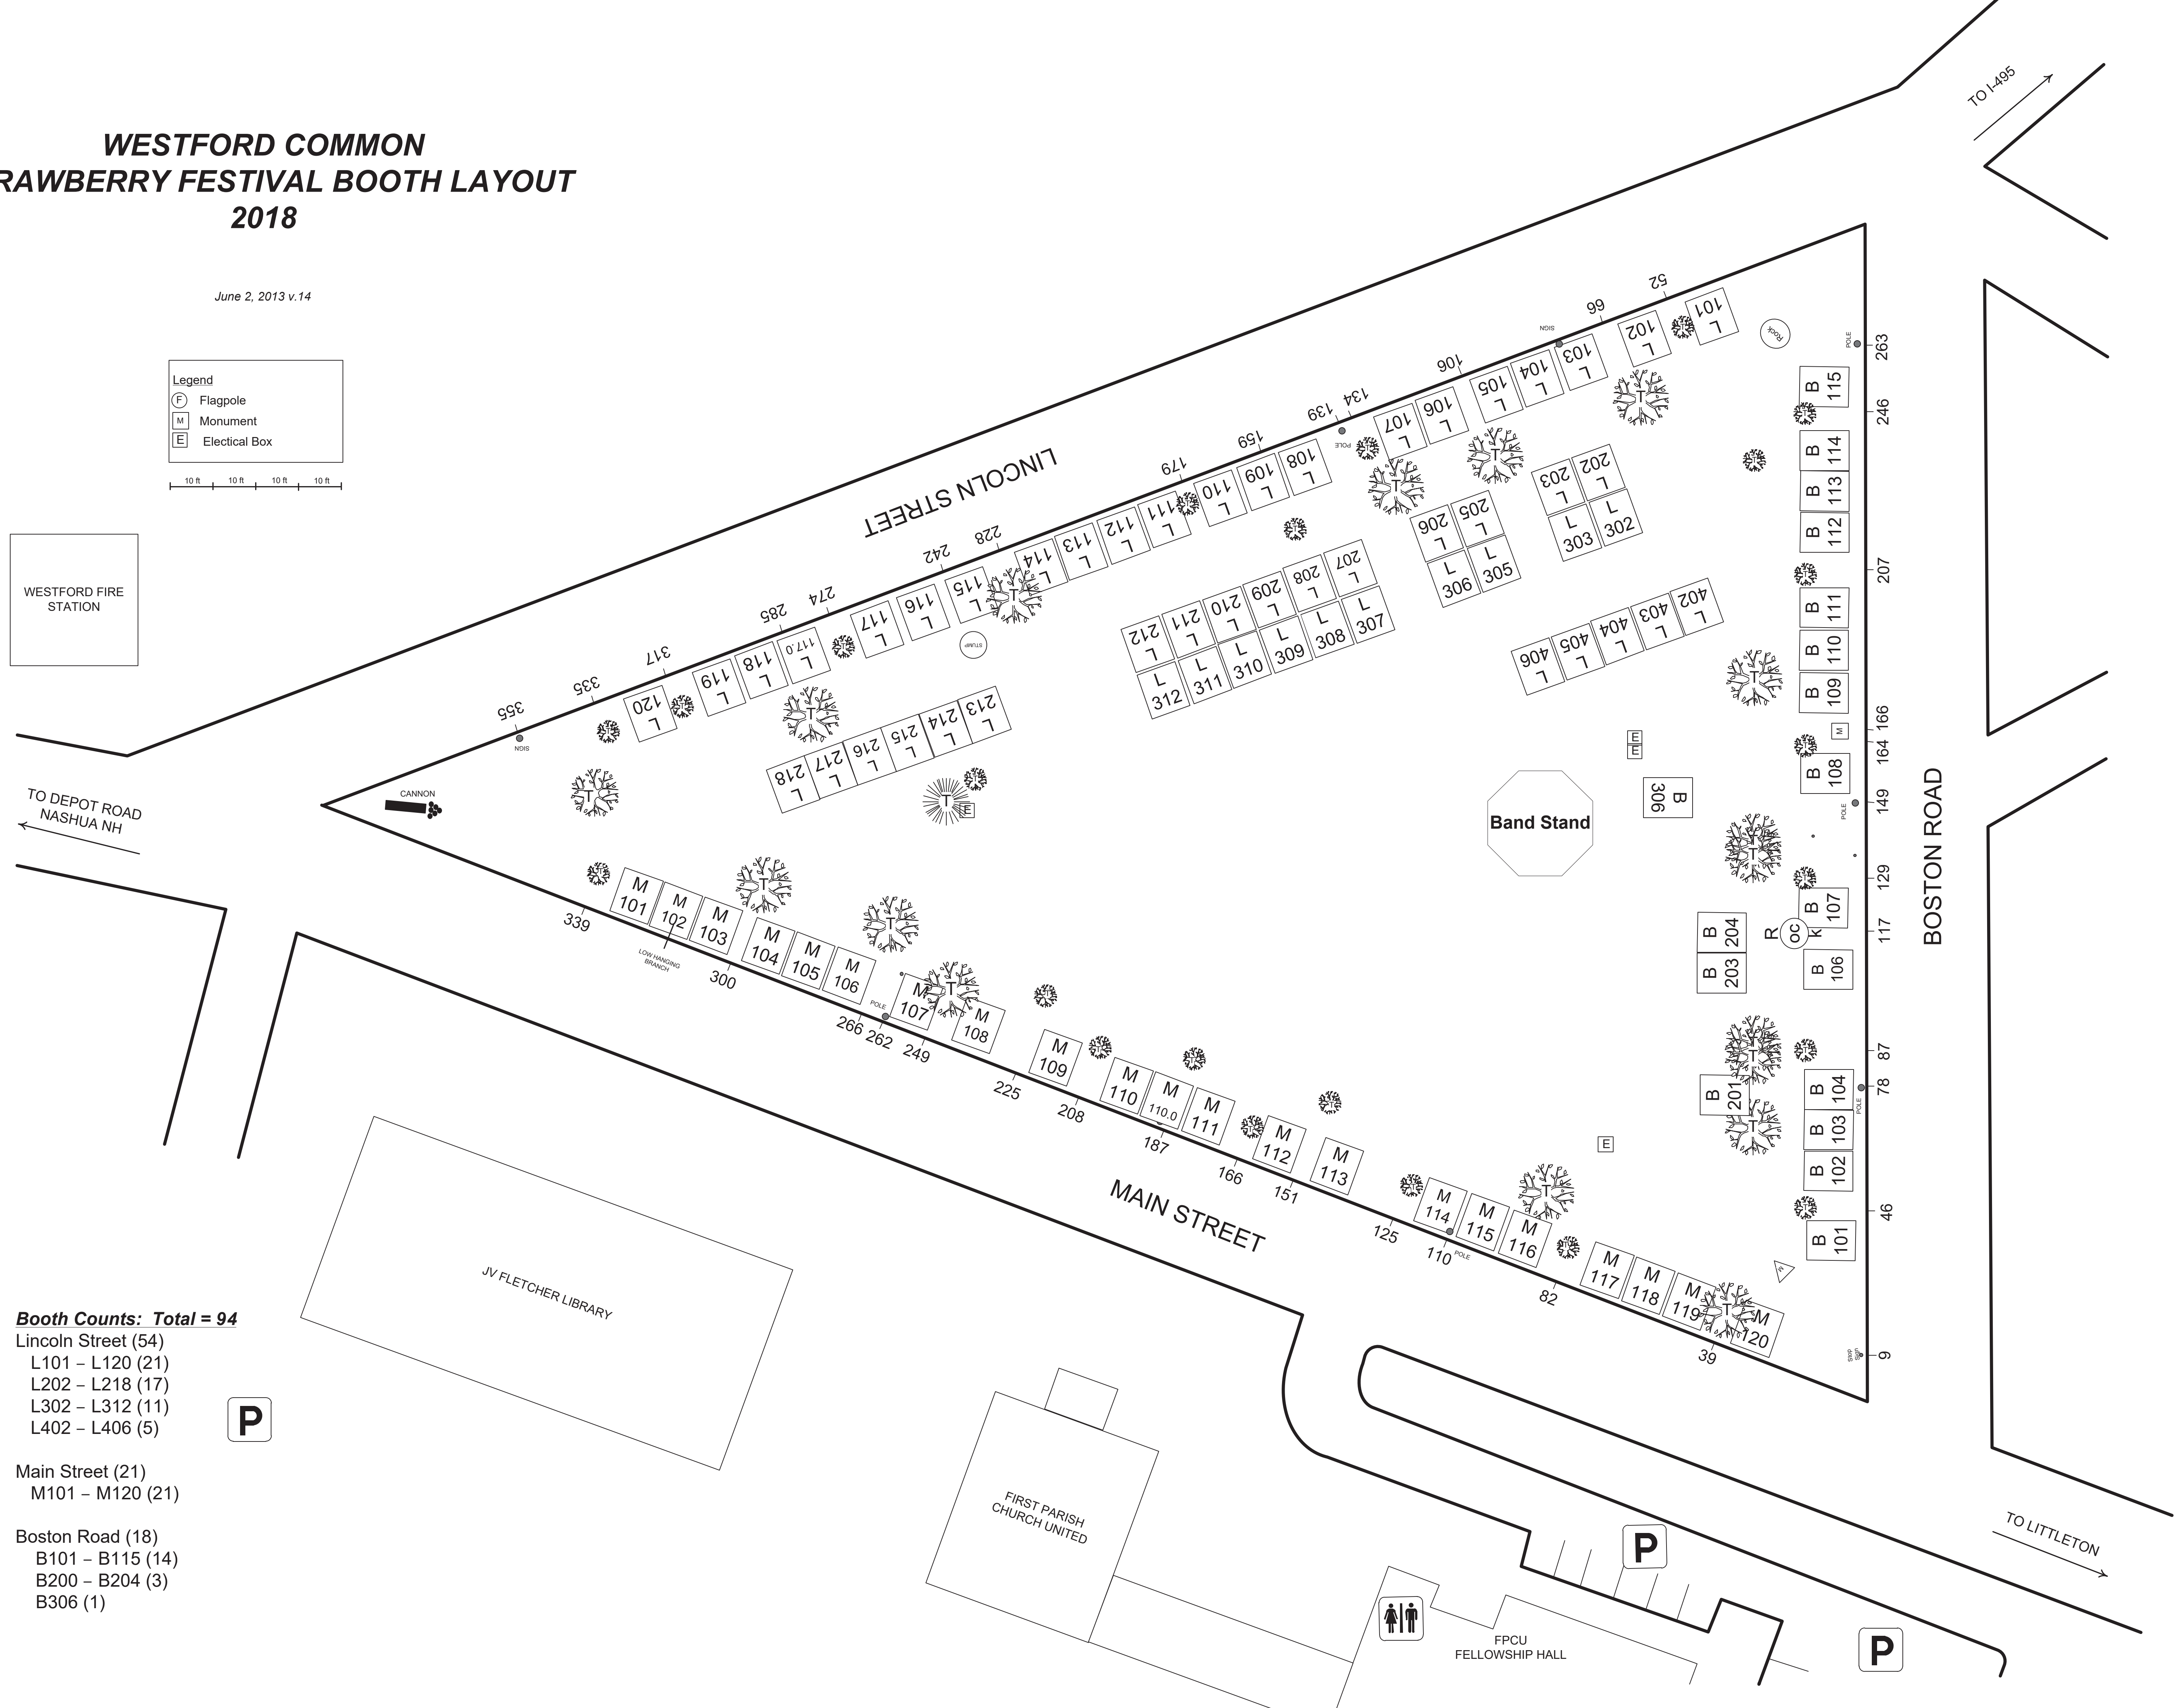

WESTFORD COMMON STRAWBERRY FESTIVAL BOOTH LAYOUT 2018

June 2, 2013 v.14

Legend

-  Flagpole
-  Monument
-  Electrical Box

WESTFORD FIRE STATION

TO DEPOT ROAD
NASHUA NH

Booth Counts: Total = 94

- Lincoln Street (54)
 - L101 - L120 (21)
 - L202 - L218 (17)
 - L302 - L312 (11)
 - L402 - L406 (5)

- Main Street (21)
 - M101 - M120 (21)

- Boston Road (18)
 - B101 - B115 (14)
 - B200 - B204 (3)
 - B306 (1)

FPCU FELLOWSHIP HALL