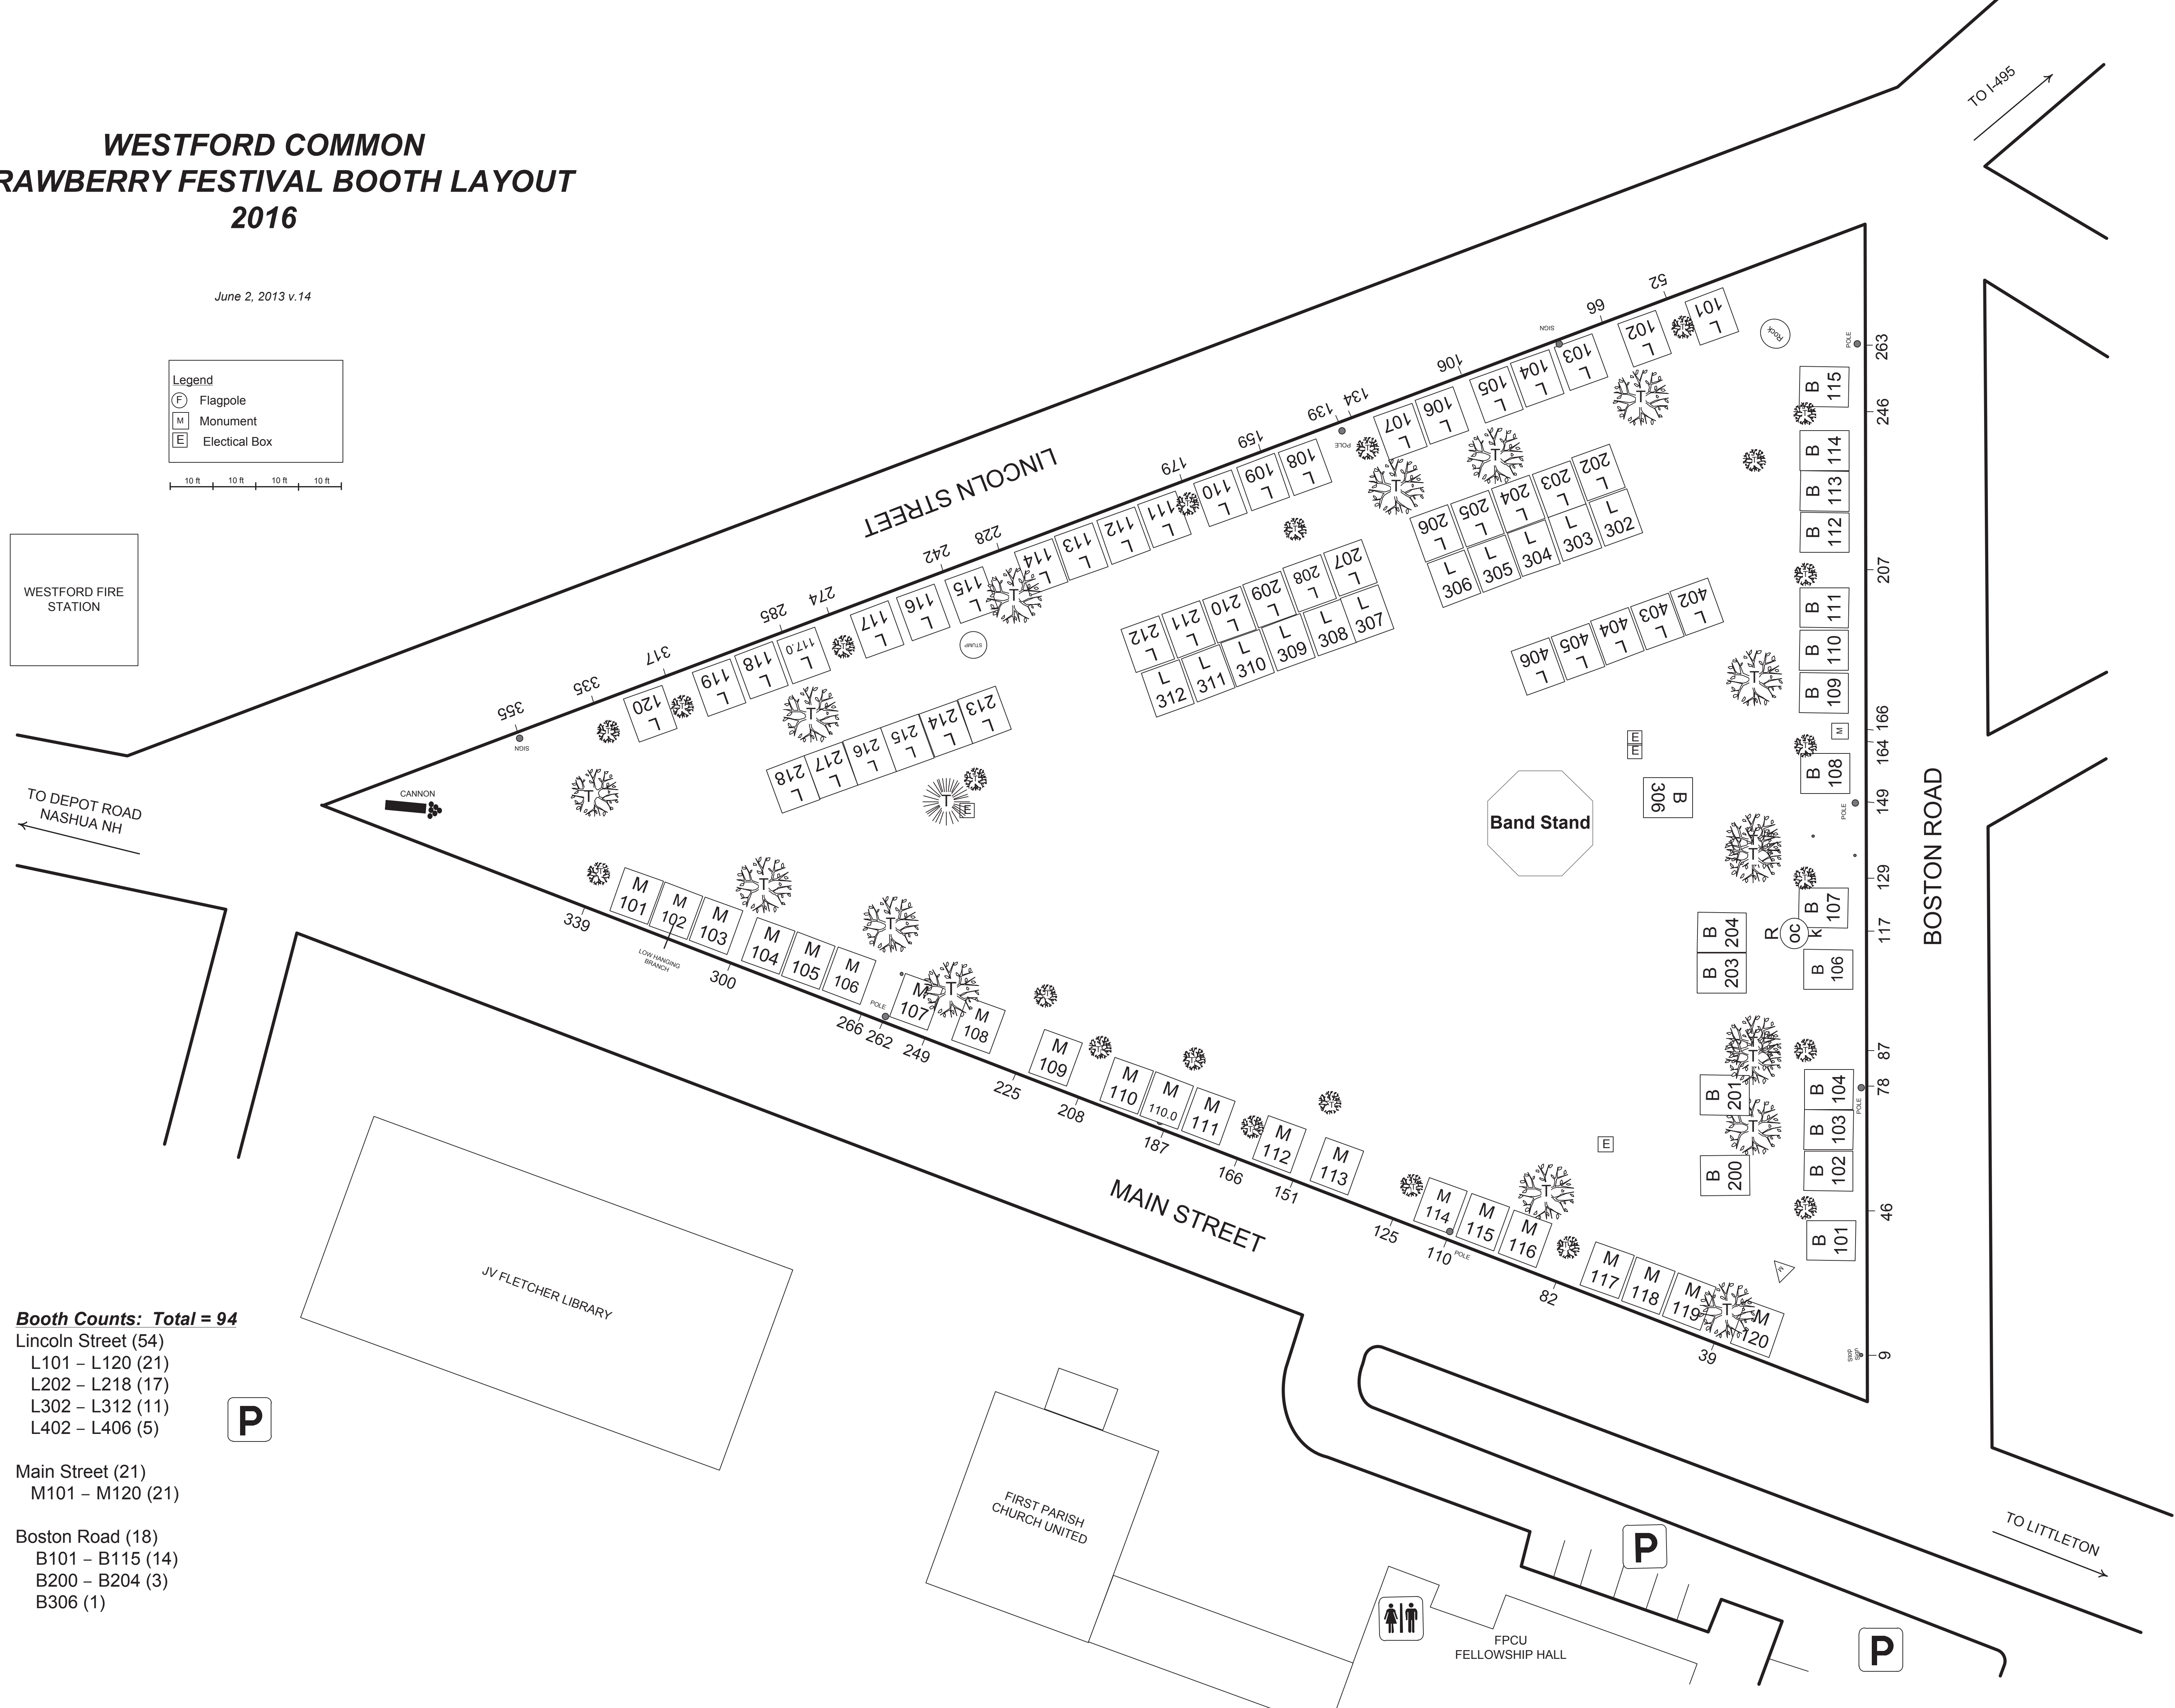

WESTFORD COMMON STRAWBERRY FESTIVAL BOOTH LAYOUT 2016

June 2, 2013 v.14

Legend

-  Flagpole
-  Monument
-  Electrical Box

WESTFORD FIRE STATION

TO DEPOT ROAD
NASHUA NH

Booth Counts: Total = 94

- Lincoln Street (54)
 - L101 - L120 (21)
 - L202 - L218 (17)
 - L302 - L312 (11)
 - L402 - L406 (5)

- Main Street (21)
 - M101 - M120 (21)

- Boston Road (18)
 - B101 - B115 (14)
 - B200 - B204 (3)
 - B306 (1)

FIRST PARISH
CHURCH UNITED

FPCU
FELLOWSHIP HALL

TO LITTLETON